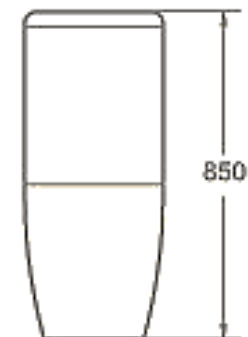

Toilet

CT1076B

P-trap toilet.

PP cover

CT-10100

Universal outlet pan(P-trap)

UF seat cover

Soft-closing and quick release model.

CT-10134

Universal outlet pan (P-trap and S-trap)

UF seat cover, soft-closing and quick release model.

CT1088

Universal outlet pan(P-trap)

UF seat cover

Soft-closing and quick release model.