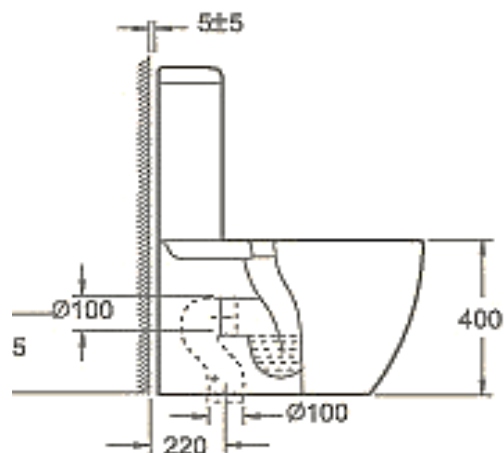

Toilet

CT1076B

P-trap toilet.

PP cover

CT-10100

Universal outlet pan(P-trap)

UF seat cover

Soft-closing and quick release model.

CT-10134

Universal outlet pan (P-trap and S-trap)

UF seat cover, soft-closing and quick release model.

CT1088

Universal outlet pan(P-trap)

UF seat cover

Soft-closing and quick release model.