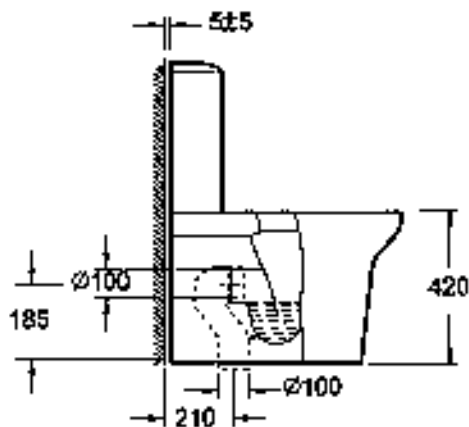

Toilet

CT1076B

P-trap toilet.

PP cover

CT-10100

Universal outlet pan(P-trap)

UF seat cover

Soft-closing and quick release model.

CT-10134

Universal outlet pan (P-trap and S-trap)

UF seat cover, soft-closing and quick release model.

CT1088

Universal outlet pan(P-trap)

UF seat cover

Soft-closing and quick release model.