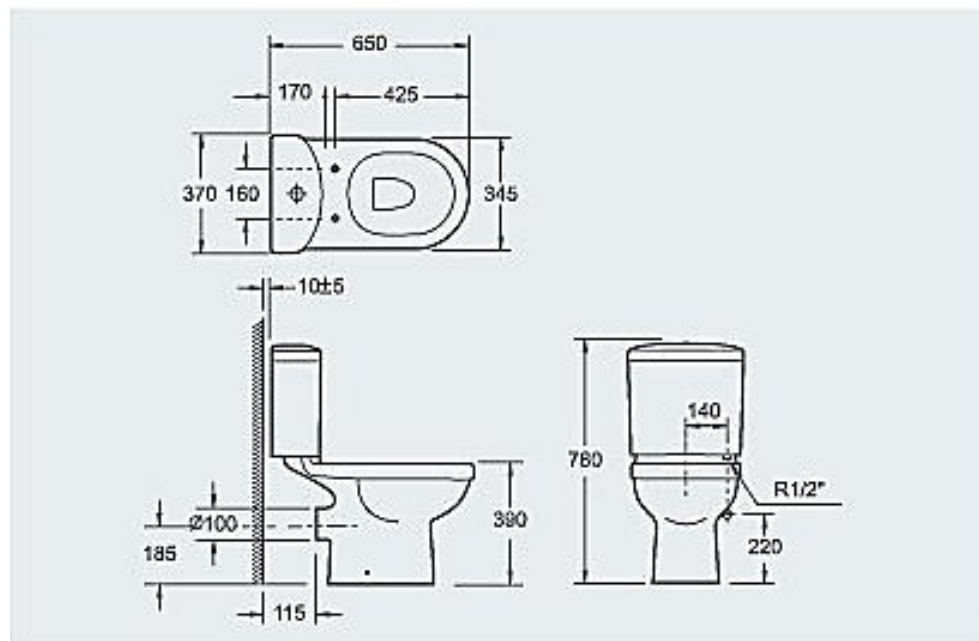

Toilet

CT1076B

P-trap toilet.

PP cover

CT-10100

Universal outlet pan(P-trap)

UF seat cover

Soft-closing and quick release model.

CT-10134

Universal outlet pan (P-trap and S-trap)

UF seat cover, soft-closing and quick release model.

CT1088

Universal outlet pan(P-trap)

UF seat cover

Soft-closing and quick release model.