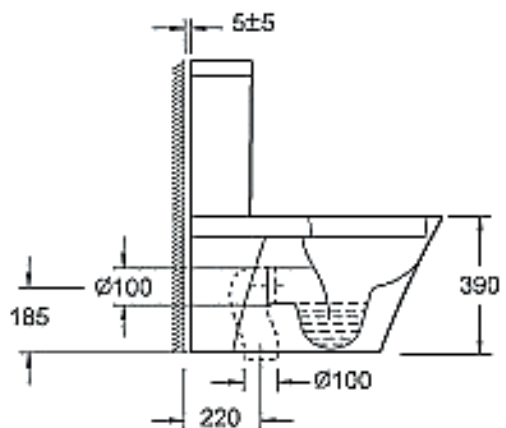

Toilet

CT1076B

P-trap toilet.

PP cover

CT-10100

Universal outlet pan(P-trap)

UF seat cover

Soft-closing and quick release model.

CT-10134

Universal outlet pan (P-trap and S-trap)

UF seat cover, soft-closing and quick release model.

CT1088

Universal outlet pan(P-trap)

UF seat cover

Soft-closing and quick release model.