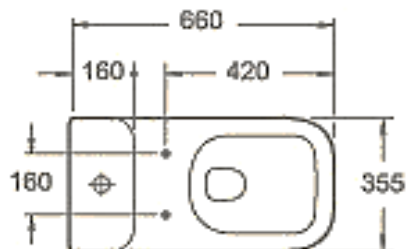

Toilet

CT1076B

P-trap toilet.

PP cover

CT-10100

Universal outlet pan(P-trap)

UF seat cover

Soft-closing and quick release model.

CT-10134

Universal outlet pan (P-trap and S-trap)

UF seat cover, soft-closing and quick release model.

CT1088

Universal outlet pan(P-trap)

UF seat cover

Soft-closing and quick release model.