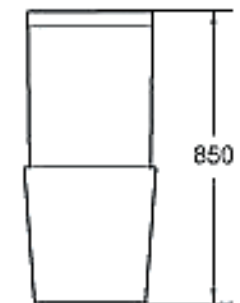

Toilet

CT1076B

P-trap toilet.

PP cover

CT-10100

Universal outlet pan(P-trap)

UF seat cover

Soft-closing and quick release model.

CT-10134

Universal outlet pan (P-trap and S-trap)

UF seat cover, soft-closing and quick release model.

CT1088

Universal outlet pan(P-trap)

UF seat cover

Soft-closing and quick release model.