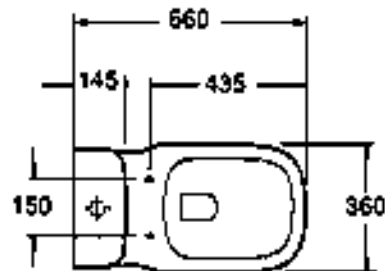

Toilet

CT1076B

P-trap toilet.

PP cover

CT-10100

Universal outlet pan(P-trap)

UF seat cover

Soft-closing and quick release model.

CT-10134

Universal outlet pan (P-trap and S-trap)

UF seat cover, soft-closing and quick release model.

CT1088

Universal outlet pan(P-trap)

UF seat cover

Soft-closing and quick release model.