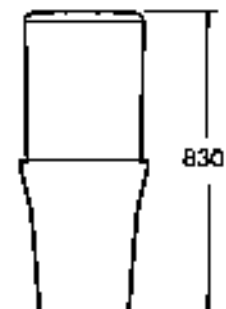

Toilet

CT1076B

P-trap toilet.

PP cover

CT-10100

Universal outlet pan(P-trap)

UF seat cover

Soft-closing and quick release model.

CT-10134

Universal outlet pan (P-trap and S-trap)

UF seat cover, soft-closing and quick release model.

CT1088

Universal outlet pan(P-trap)

UF seat cover

Soft-closing and quick release model.