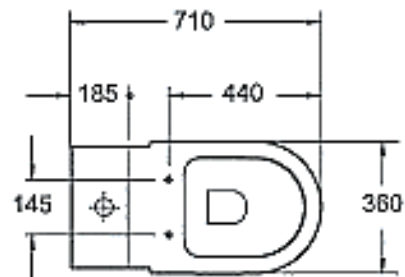

Toilet

CT1076B

P-trap toilet.

PP cover

CT-10100

Universal outlet pan(P-trap)

UF seat cover

Soft-closing and quick release model.

CT-10134

Universal outlet pan (P-trap and S-trap)

UF seat cover, soft-closing and quick release model.

CT1088

Universal outlet pan(P-trap)

UF seat cover

Soft-closing and quick release model.