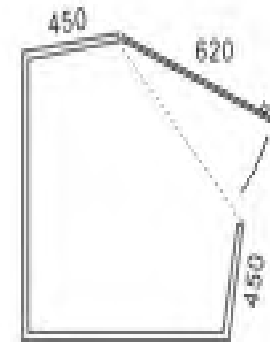

# Shower Enclosure

SE-CF04-121

Size:1000x1400mm  
Glass thickness:6mm

Size:800x1400mm  
Glass thickness:6mm

SE-CF04-111

SE-CJ372-131

Size:(1500-2000)x1900mm  
Glass thickness:6/8/10mm

SE-CJ303-111

Size: (600-800)x1850mm  
Glass thickness: 8/10mm

SE-CJ352-231

Size:900x900x1850mm  
Glass thickness:6/8/10mm

SE-CJ374-231

Size:900x900x1900mm  
Thickness:6/8/10mm

SE-CJ373-121

Size:(900-1300)x1900mm  
Thickness:6/8/10mm

Size:900x900x2000mm  
Thickness:6/8/10mm

SE-CJ344-531