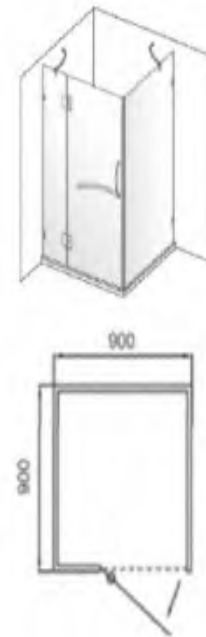

# Shower Enclosure

SE-CF04-121

Size:1000x1400mm  
Glass thickness:6mm

Size:800x1400mm  
Glass thickness:6mm

SE-CF04-111

SE-CJ372-131

Size:(1500-2000)x1900mm  
Glass thickness:6/8/10mm

SE-CJ303-111

Size: (600-800)x1850mm  
Glass thickness: 8/10mm

SE-CJ352-231

Size:900x900x1850mm  
Glass thickness:6/8/10mm

SE-CJ374-231

Size:900x900x1900mm  
Thickness:6/8/10mm

SE-CJ373-121

Size:(900-1300)x1900mm  
Thickness:6/8/10mm

Size:900x900x2000mm  
Thickness:6/8/10mm

SE-CJ344-531