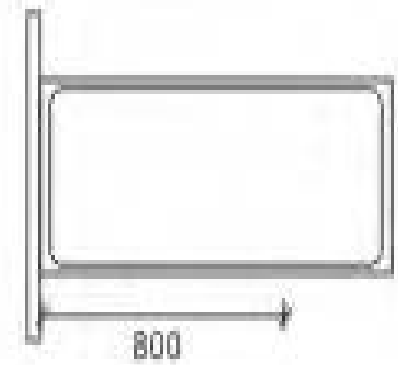

# Shower Enclosure

SE-CF04-121

Size:1000x1400mm  
Glass thickness:6mm

Size:800x1400mm  
Glass thickness:6mm

SE-CF04-111

SE-CJ372-131

Size:(1500-2000)x1900mm  
Glass thickness:6/8/10mm

SE-CJ303-111

Size: (600-800)x1850mm  
Glass thickness: 8/10mm

SE-CJ352-231

Size:900x900x1850mm  
Glass thickness:6/8/10mm

SE-CJ374-231

Size:900x900x1900mm  
Thickness:6/8/10mm

SE-CJ373-121

Size:(900-1300)x1900mm  
Thickness:6/8/10mm

Size:900x900x2000mm  
Thickness:6/8/10mm

SE-CJ344-531