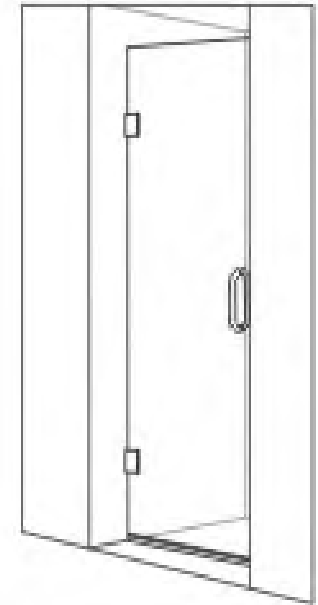

# Shower Enclosure

SE-CF04-121

Size:1000x1400mm  
Glass thickness:6mm

Size:800x1400mm  
Glass thickness:6mm

SE-CF04-111

SE-CJ372-131

Size:(1500-2000)x1900mm  
Glass thickness:6/8/10mm

SE-CJ303-111

Size: (600-800)x1850mm  
Glass thickness: 8/10mm

SE-CJ352-231

Size:900x900x1850mm  
Glass thickness:6/8/10mm

SE-CJ374-231

Size:900x900x1900mm  
Thickness:6/8/10mm

SE-CJ373-121

Size:(900-1300)x1900mm  
Thickness:6/8/10mm

Size:900x900x2000mm  
Thickness:6/8/10mm

SE-CJ344-531