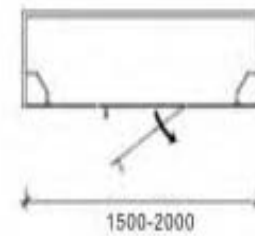

# Shower Enclosure

SE-CF04-121

Size:1000x1400mm  
Glass thickness:6mm

Size:800x1400mm  
Glass thickness:6mm

SE-CF04-111

SE-CJ372-131

Size:(1500-2000)x1900mm  
Glass thickness:6/8/10mm

SE-CJ303-111

Size: (600-800)x1850mm  
Glass thickness: 8/10mm

SE-CJ352-231

Size:900x900x1850mm  
Glass thickness:6/8/10mm

SE-CJ374-231

Size:900x900x1900mm  
Thickness:6/8/10mm

SE-CJ373-121

Size:(900-1300)x1900mm  
Thickness:6/8/10mm

Size:900x900x2000mm  
Thickness:6/8/10mm

SE-CJ344-531