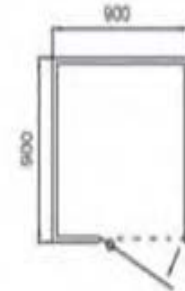

# Shower Enclosure

SE-CF04-121

Size:1000x1400mm  
Glass thickness:6mm

Size:800x1400mm  
Glass thickness:6mm

SE-CF04-111

SE-CJ372-131

Size:(1500-2000)x1900mm  
Glass thickness:6/8/10mm

SE-CJ303-111

Size: (600-800)x1850mm  
Glass thickness: 8/10mm

SE-CJ352-231

Size:900x900x1850mm  
Glass thickness:6/8/10mm

SE-CJ374-231

Size:900x900x1900mm  
Thickness:6/8/10mm

SE-CJ373-121

Size:(900-1300)x1900mm  
Thickness:6/8/10mm

Size:900x900x2000mm  
Thickness:6/8/10mm

SE-CJ344-531