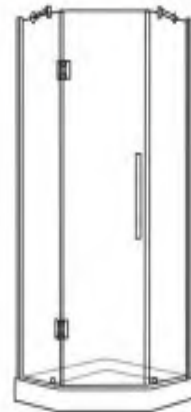

# Shower Enclosure

SE-CF04-121

Size:1000x1400mm  
Glass thickness:6mm

Size:800x1400mm  
Glass thickness:6mm

SE-CF04-111

SE-CJ372-131

Size:(1500-2000)x1900mm  
Glass thickness:6/8/10mm

SE-CJ303-111

Size: (600-800)x1850mm  
Glass thickness: 8/10mm

SE-CJ352-231

Size:900x900x1850mm  
Glass thickness:6/8/10mm

SE-CJ374-231

Size:900x900x1900mm  
Thickness:6/8/10mm

SE-CJ373-121

Size:(900-1300)x1900mm  
Thickness:6/8/10mm

Size:900x900x2000mm  
Thickness:6/8/10mm

SE-CJ344-531