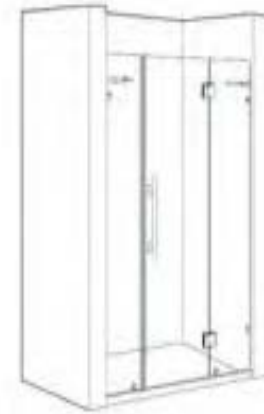

# Shower Enclosure

SE-CF04-121

Size:1000x1400mm  
Glass thickness:6mm

Size:800x1400mm  
Glass thickness:6mm

SE-CF04-111

SE-CJ372-131

Size:(1500-2000)x1900mm  
Glass thickness:6/8/10mm

SE-CJ303-111

Size: (600-800)x1850mm  
Glass thickness: 8/10mm

SE-CJ352-231

Size:900x900x1850mm  
Glass thickness:6/8/10mm

SE-CJ374-231

Size:900x900x1900mm  
Thickness:6/8/10mm

SE-CJ373-121

Size:(900-1300)x1900mm  
Thickness:6/8/10mm

Size:900x900x2000mm  
Thickness:6/8/10mm

SE-CJ344-531