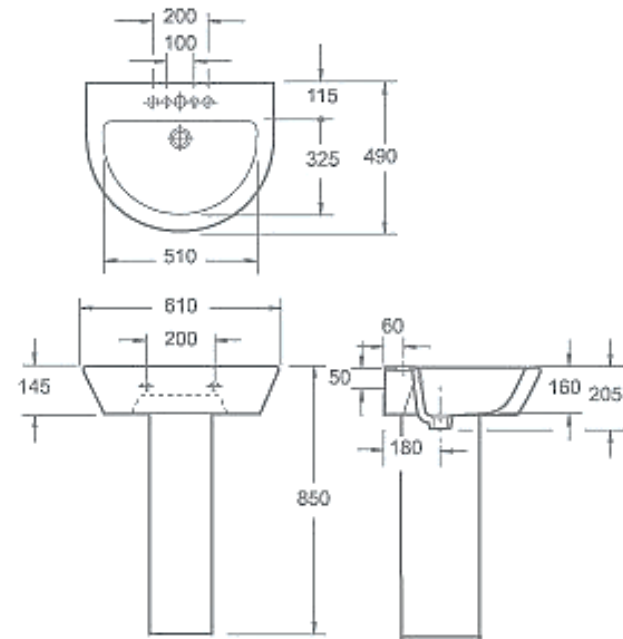

Basin

LP1076B

LP-10100

Single tap hole basin

LP-1088

COUNTER TOP BASIN

COUNTER TOP BASIN

LW1818

LW1814

EB 328

EB 329

EB 330B

EB 370

EB 380