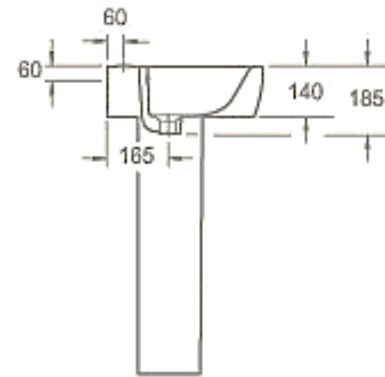

Basin

LP1076B

LP-10100

Single tap hole basin

LP-1088

COUNTER TOP BASIN

COUNTER TOP BASIN

LW1818

LW1814

EB 328

EB 329

EB 330B

EB 370

EB 380