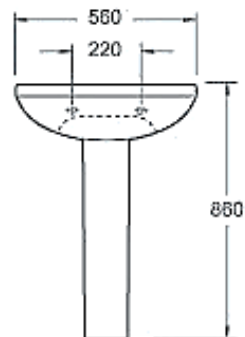

Basin

LP1076B

LP-10100

Single tap hole basin

LP-1088

COUNTER TOP BASIN

COUNTER TOP BASIN

LW1818

LW1814

EB 328

EB 329

EB 330B

EB 370

EB 380