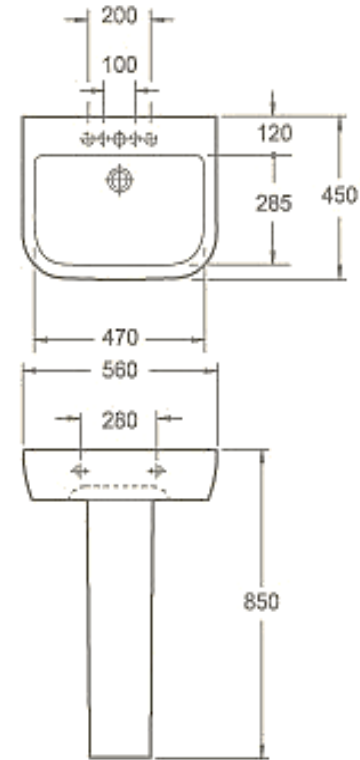

Basin

LP1076B

LP-10100

Single tap hole basin

LP-1088

COUNTER TOP BASIN

COUNTER TOP BASIN

LW1818

LW1814

EB 328

EB 329

EB 330B

EB 370

EB 380