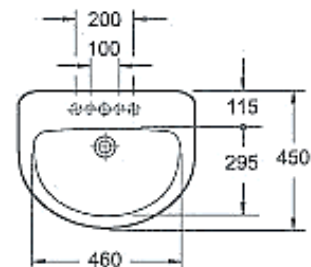

Basin

LP1076B

LP-10100

Single tap hole basin

LP-1088

COUNTER TOP BASIN

COUNTER TOP BASIN

LW1818

LW1814

EB 328

EB 329

EB 330B

EB 370

EB 380