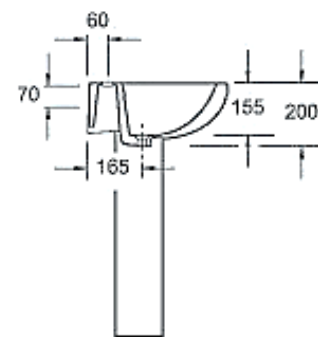

Basin

LP1076B

LP-10100

Single tap hole basin

LP-1088

COUNTER TOP BASIN

COUNTER TOP BASIN

LW1818

LW1814

EB 328

EB 329

EB 330B

EB 370

EB 380